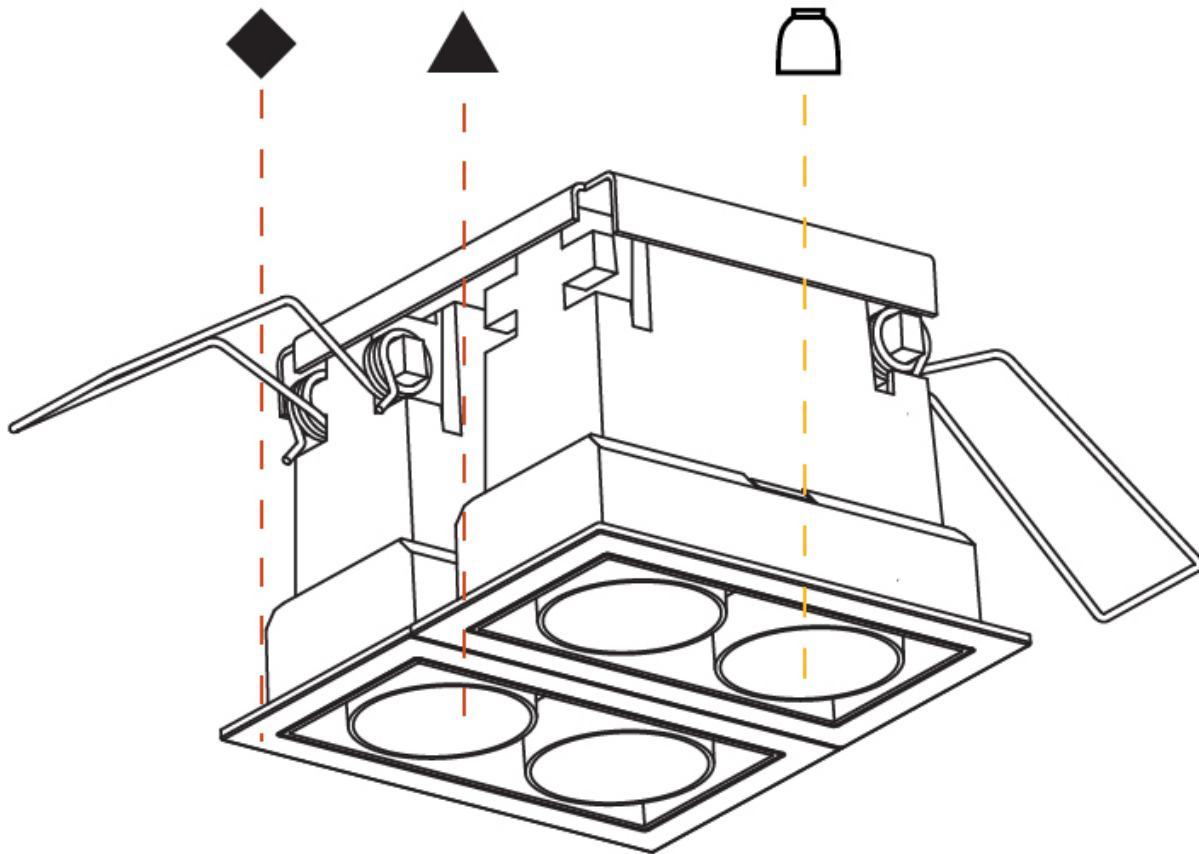

MAGIQ 2X2 CELL KORONA RECESSED

A35637-

PROJECT	_____
TYPE	_____
SPECIFIER	_____
QUANTITY	_____
DATE	_____