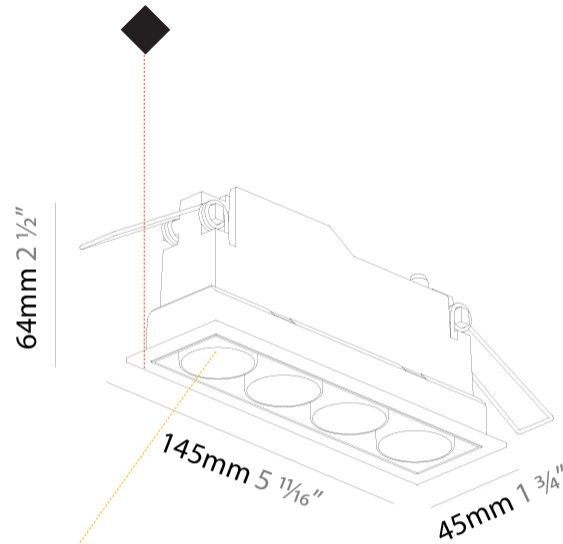

PHYSICAL

Shape: Rectangle
Length (mm): 145
Length (in): 5 11/16
Width (mm): 45
Width (in): 1 3/4
Height (mm): 64
Height (in): 2 1/2
Ceiling Thickness (mm): 10 / 12.5 / 15 / 25 / 30
Ceiling Thickness (in): 3/8 or 1/2 or 9/16 or 1 or 1 3/16
Min. Recessing Depth (mm): 100
Min. Recessing Depth (in): 3 15/16
Light Distribution: Downlight
Weight (kg): 0.265
Weight (lbs): 0.58
Fixture Finish: SSR / BKV / CWI / CRY / HAB / LAG / UFT / ITA / RUA / RUR / MIC / FTG / MYG / TWT / LOD / PUS / FRO / FUP / KIA / POP / BLS / SPG / MEY / GOH / GUM / CHC / COM / ABZ / JAG / OBR / MOS / ROR
Holder Finish: WHI / BLK
Fixture Material: Aluminum Die Cast
Cut-out Measurements: 138mm / 5 7/16" x 38mm / 1 1/2"

ELECTRICAL

Lamp Type: LED (Zhaga Standard)
Input Wattage (W): 14.3
Total Output Wattage (W): 13.3
Dimming: Tri-Mode (Non-Dimming and Phase Dimming (120Vac only) and 0-10V Dimming)
Driver Included: No
Driver Location: Remote
Driver Type: Constant Current - Universal
Driver Class: Class 2
Input Voltage (V): 120 - 277
Constant Current (MA): 1050
Upon Request: Lutron

LED

Number of LEDs: 4
Color Temperature (°K): 2700 / 3000 / 3500 / 4000
Max. Delivered Lumen (lm): Max 781 / 843 / 860 / 878
Nominal Lumen (lm): 880 / 954 / 970 / 990
CRI: >90 CRI
Lamp Life (hrs): 50000

OPTICAL

Reflector: 8 / 14 / 34

RATINGS AND CERTIFICATIONS

Certified By: CSA Certified to UL and CSA Standards
IP rating: IP20