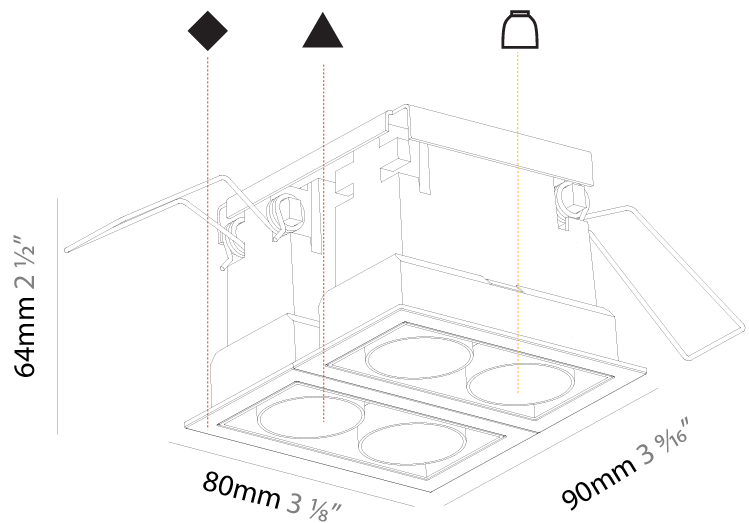

GENERAL

Series: Magiq
 Subseries: Magiq 2x2 Cell Korona
 Brand: Prolicht
 Division: Architectural
 Mounting Type: Recessed
 Mounting Location: Ceiling
 Subcategory: Downlight

PHYSICAL

Shape: Square
 Length (mm): 80
 Length (in): 3 1/8
 Width (mm): 90
 Width (in): 3 9/16
 Height (mm): 64
 Height (in): 2 1/2
 Ceiling Thickness (mm): 10 / 12.5 / 15 / 25 / 30
 Ceiling Thickness (in): 3/8 or 1/2 or 9/16 or 1 or 1 3/16
 Min. Recessing Depth (mm): 100
 Min. Recessing Depth (in): 3 15/16
 Light Distribution: Downlight
 Weight (kg): 0.265
 Weight (lbs): 0.58
 Fixture Finish: SSR / BKV / CWI / CRY / HAB / LAG / UFT / ITA / RUA / RUR / MIC / FTG / MYG / TWT / LOD / PUS / FRO / FUP / KIA / POP / BLS / SPG / MEY / GOH / GUM / CHC / COM / ABZ / JAG / OBR / MOS / ROR
 Holder Finish: WHI / BLK
 Fixture Material: Aluminum Die Cast
 Cut-out Measurements: 73mm / 2 7/8" x 38mm / 1 1/2"

RATINGS AND CERTIFICATIONS

Certified By: CSA Certified to UL and CSA Standards
 IP rating: IP20

PROJECT
TYPE
SPECIFIER
QUANTITY
DATE

100mm 3 15/16" 10-30mm 3/8" - 1 3/16" 73mm x 83mm 2 7/8" x 3 1/4"

MAGIQ 2X2 CELL KORONA RECESSED